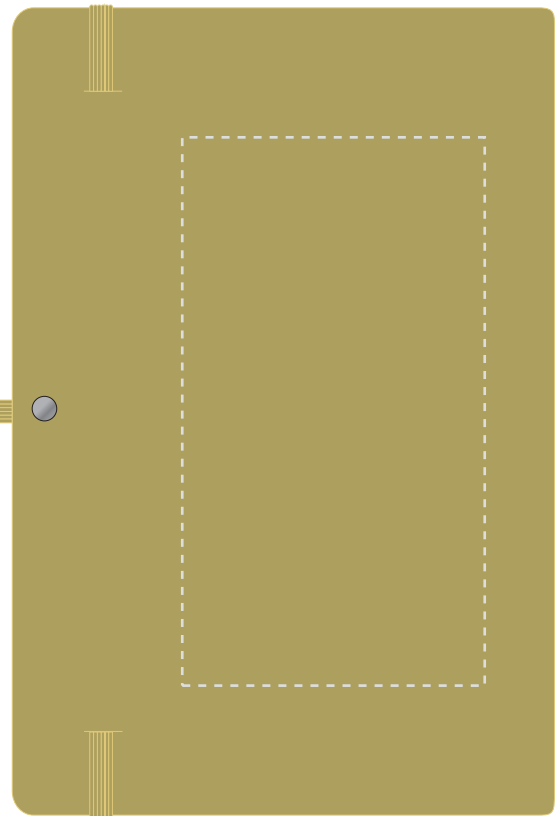

We stock this item in the following colours

**PANTONE REFERENCE(S)**

- Colour 1
- Colour 2
- Colour 3
- Colour 4

Product Image for visualisation - colours may vary

ARTWORK SCALE 50%

- CENTRED TO PRINT AREA
- CENTRED TO NOTEBOOK

ARTWORK SCALE 50%

- CENTRED TO PRINT AREA
- CENTRED TO NOTEBOOK

The dashed line is to demonstrate print area and will not appear on your printed item

**PLEASE NOTE:**

- All colours including print and product are for visual purposes only and should not be regarded as the actual colour of the product and print.
- Some products may vary from batch to batch and may differ from previous orders.
- The colour and texture of a product can also have an effect on the final print colour.
- By approving this order we accept that you understand these terms.

To proceed, please approve visual via the online system.

ARTWORK SCALE 100%

Max print area: 195mm x 100mm

ARTWORK SCALE 100%

Max print area: 145mm x 80mm